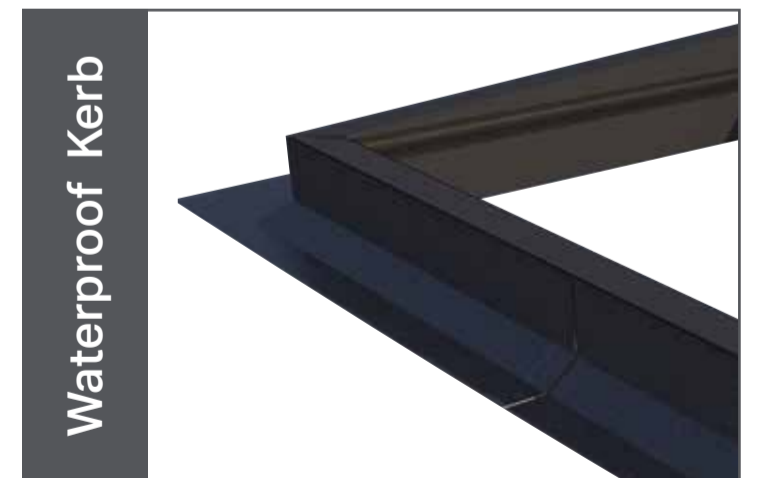

Frameless

No frame internally for maximum light and better views

Click-fit frames

Click-fit secure aluminium frame for a perfect fit, every time

Insulated core

Fully insulated core with 'Warmframe' technology, helps prevent condensation

Waterproof Kerb

Optional fully welded waterproof and insulated uPVC kerb

Ultra[®]frame

Transforming light and space