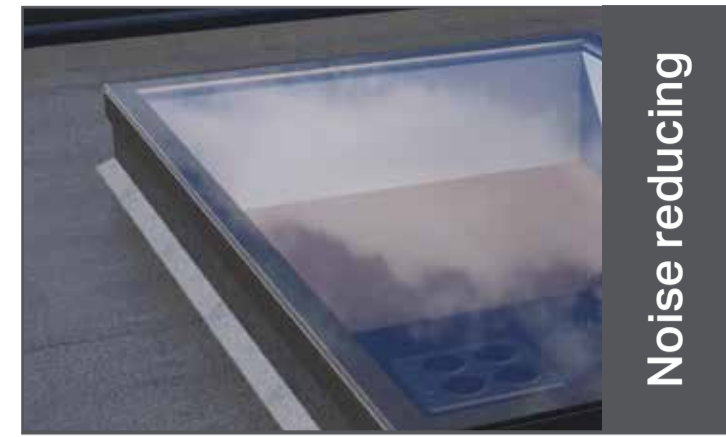

Ultra[®]sky

SKYLIGHT by Ultraframe

Noise reducing

Noise reducing glass, available in blue or clear glass

Glass

Frameless edge to edge glass for a minimalist design

U-Value

With a U-Value of 0.12, the flat skylight exceeds Building Regulation requirements

Timber Kerb

Can be used with a timber kerb

Plasterboard

Finished internally with fineline plasterboard trim to ensure a neat finish

Columns

Stylish aluminium super-insulated columns add glamour and thermal performance to any orangery design

Frameless

No frame internally for maximum light and better views

Click-fit frames

Click-fit secure aluminium frame for a perfect fit, every time

Insulated core

Fully insulated core with 'Warmframe' technology, helps prevent condensation

Waterproof Kerb

Optional fully welded waterproof and insulated uPVC kerb

Ultra[®]frame

Transforming light and space