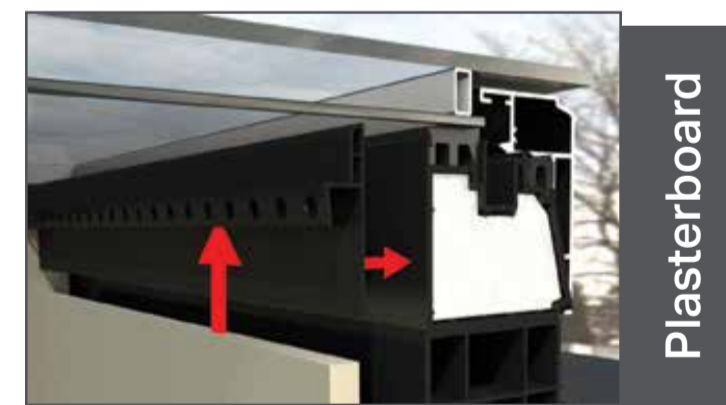

Ultra[®]sky

SKYLIGHT by Ultraframe

Noise reducing

Noise reducing glass, available in blue or clear glass

Glass

Frameless edge to edge glass for a minimalist design

U-Value

With a U-Value of 0.12, the flat skylight exceeds Building Regulation requirements

Timber Kerb

Can be used with a timber kerb

Plasterboard

Finished internally with fineline plasterboard trim to ensure a neat finish

Columns

Stylish aluminium super-insulated columns add glamour and thermal performance to any orangery design

Frameless

No frame internally for maximum light and better views

Click-fit frames

Click-fit secure aluminium frame for a perfect fit, every time

Insulated core

Fully insulated core with 'Warmframe' technology, helps prevent condensation

Waterproof Kerb

Optional fully welded waterproof and insulated uPVC kerb

Ultra[®]frame

Transforming light and space