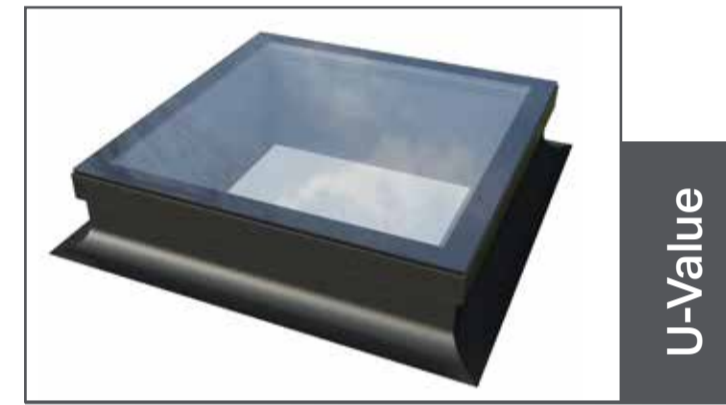

Ultra[®]sky

SKYLIGHT by Ultraframe

Noise reducing

Noise reducing glass, available in blue or clear glass

Glass

Frameless edge to edge glass for a minimalist design

U-Value

With a U-Value of 0.12, the flat skylight exceeds Building Regulation requirements

Timber Kerb

Can be used with a timber kerb

Plasterboard

Finished internally with fineline plasterboard trim to ensure a neat finish

Columns

Stylish aluminium super-insulated columns add glamour and thermal performance to any orangery design

Frameless

No frame internally for maximum light and better views

Click-fit frames

Click-fit secure aluminium frame for a perfect fit, every time

Insulated core

Fully insulated core with 'Warmframe' technology, helps prevent condensation

Waterproof Kerb

Optional fully welded waterproof and insulated uPVC kerb

Ultra[®]frame

Transforming light and space