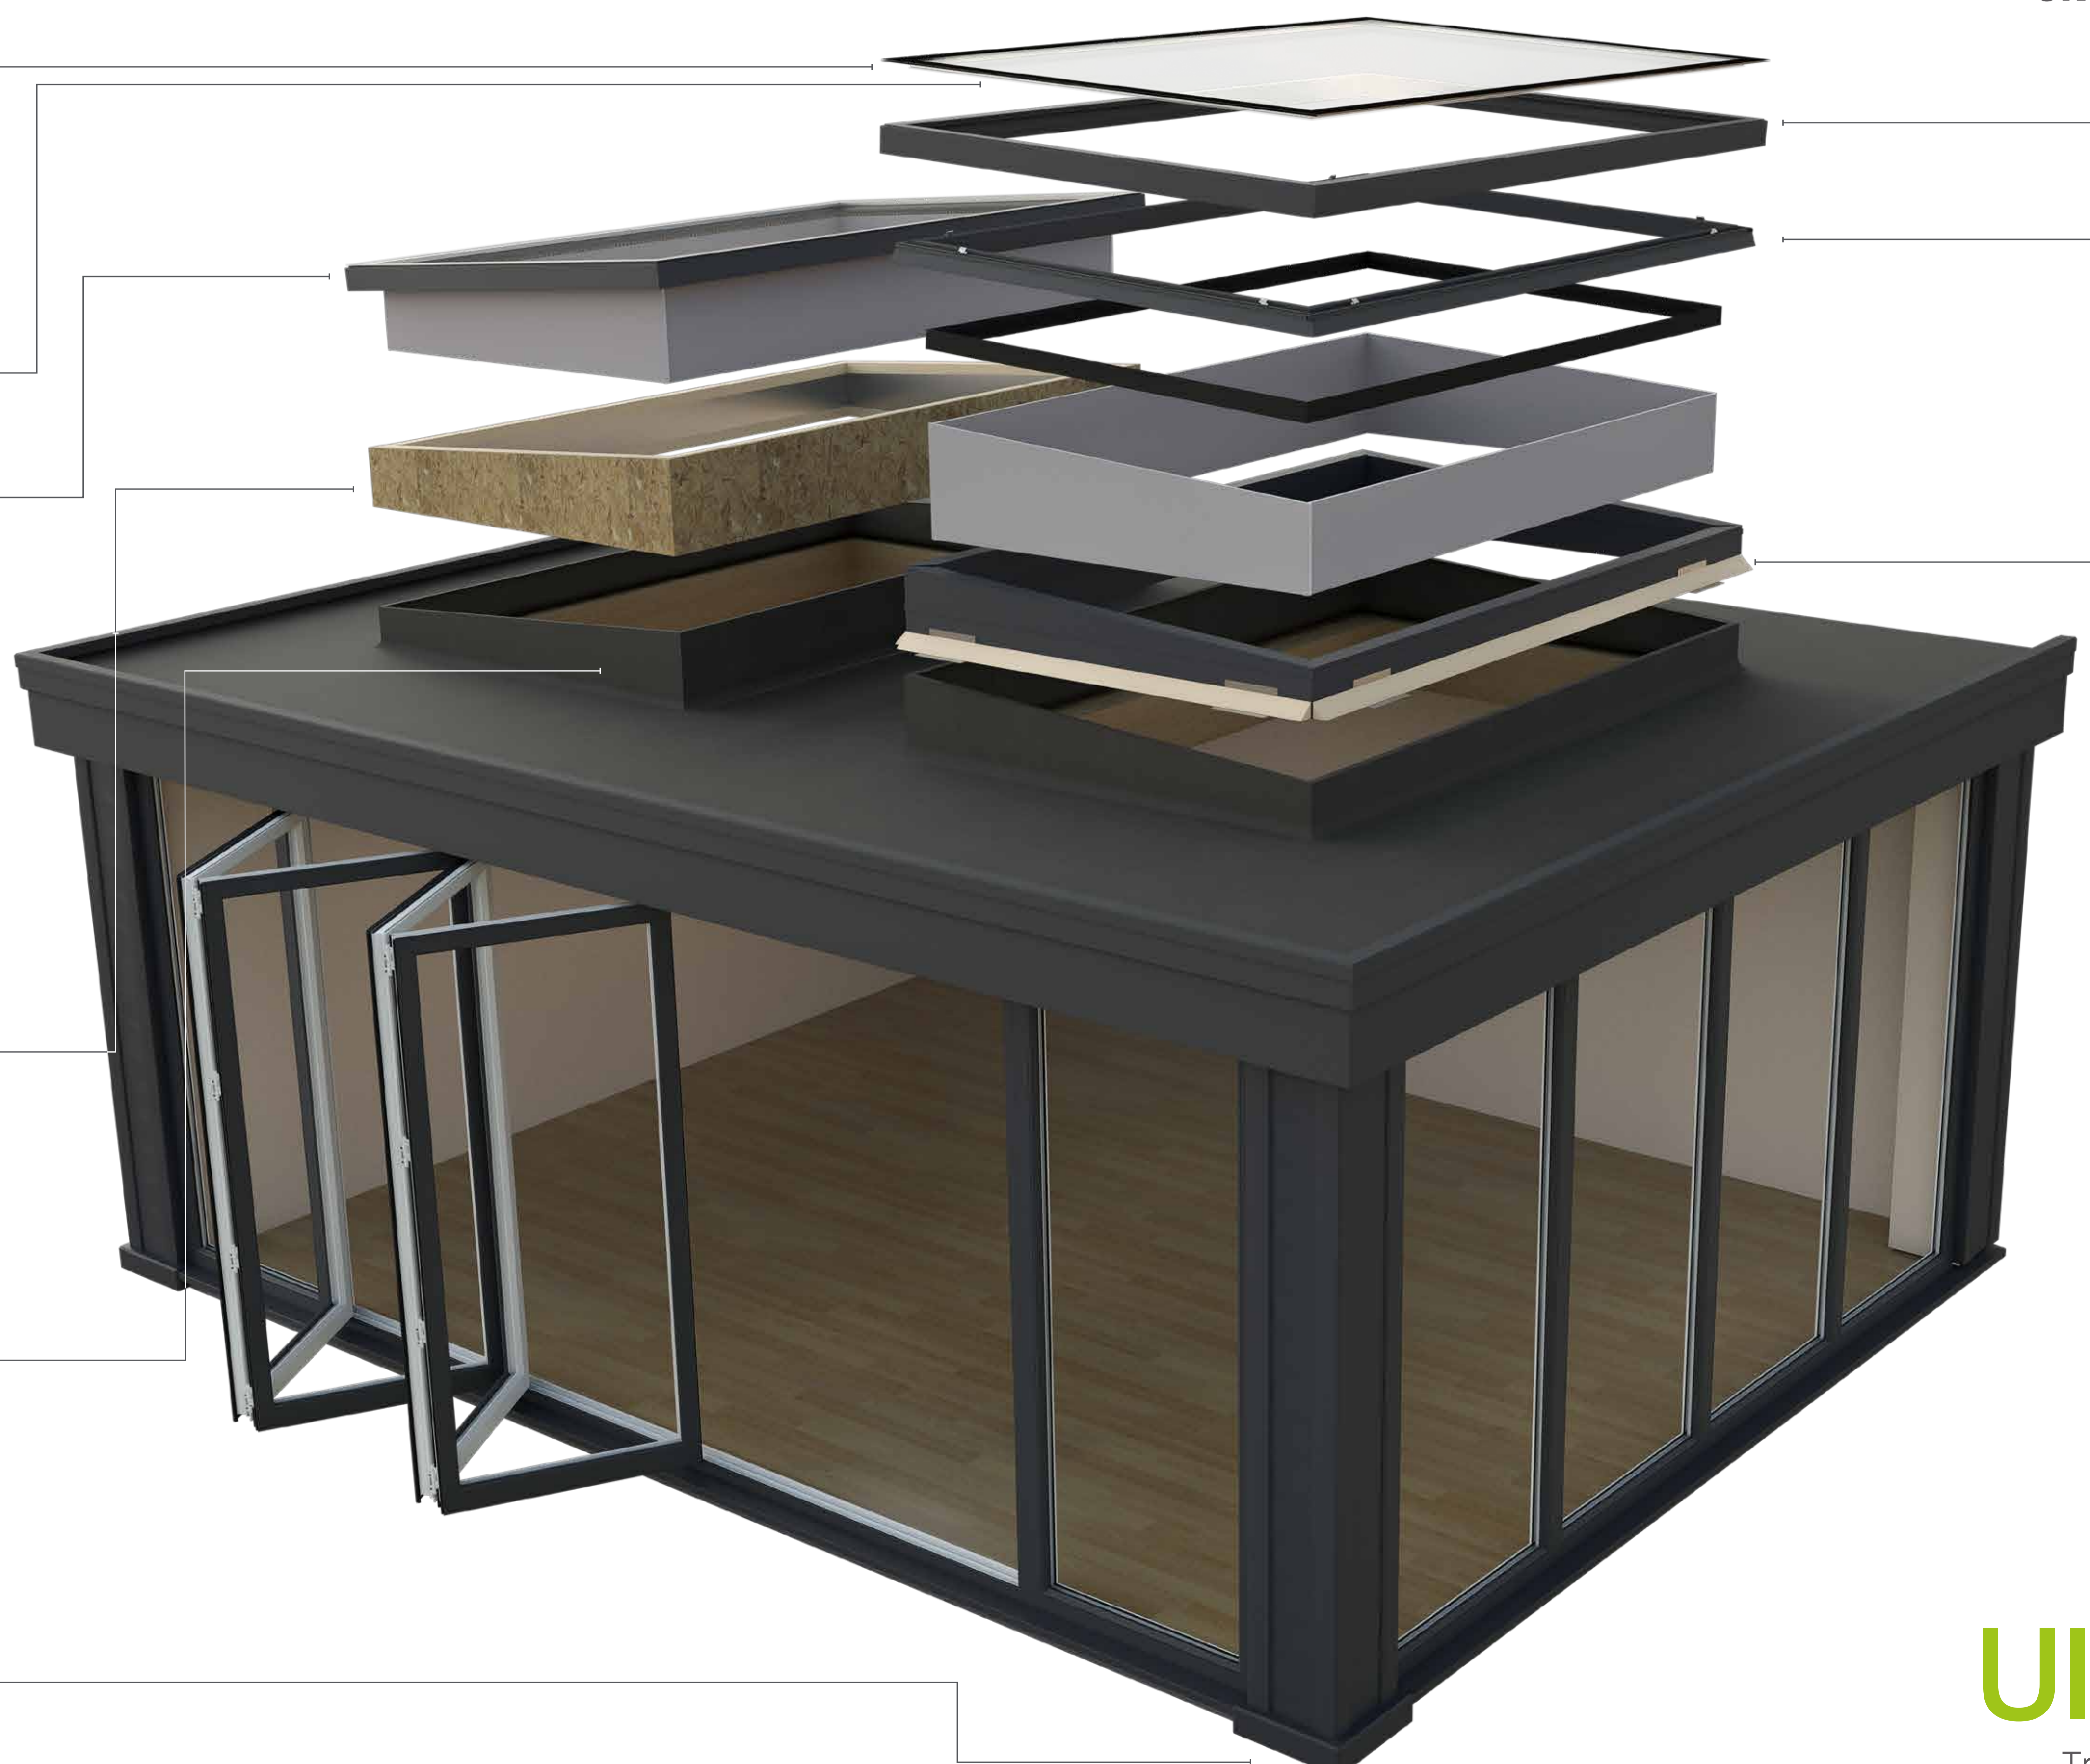

Ultra[®]sky

SKYLIGHT by Ultraframe

Noise reducing

Noise reducing glass, available in blue or clear glass

Glass

Frameless edge to edge glass for a minimalist design

U-Value

With a U-Value of 0.12, the flat skylight exceeds Building Regulation requirements

Timber Kerb

Can be used with a timber kerb

Plasterboard

Finished internally with fineline plasterboard trim to ensure a neat finish

Columns

Stylish aluminium super-insulated columns add glamour and thermal performance to any orangery design

Frameless

No frame internally for maximum light and better views

Click-fit frames

Click-fit secure aluminium frame for a perfect fit, every time

Insulated core

Fully insulated core with 'Warmframe' technology, helps prevent condensation

Waterproof Kerb

Optional fully welded waterproof and insulated uPVC kerb

Ultra[®]frame

Transforming light and space