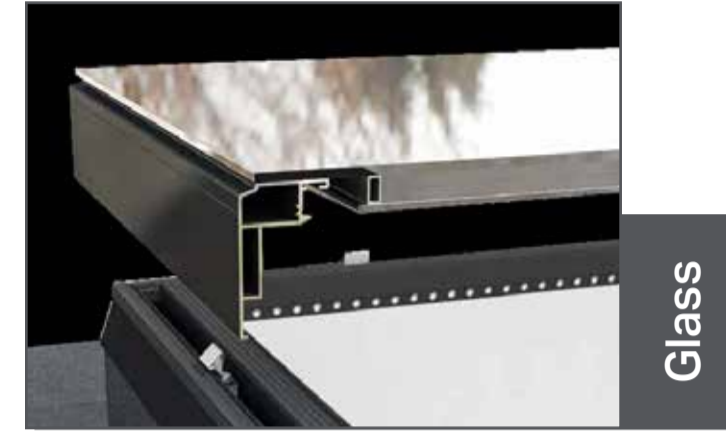

Ultra[®]sky

SKYLIGHT by Ultraframe

Noise reducing

Noise reducing glass, available in blue or clear glass

Glass

Frameless edge to edge glass for a minimalist design

U-Value

With a U-Value of 0.12, the flat skylight exceeds Building Regulation requirements

Timber Kerb

Can be used with a timber kerb

Plasterboard

Finished internally with fineline plasterboard trim to ensure a neat finish

Columns

Stylish aluminium super-insulated columns add glamour and thermal performance to any orangery design

Frameless

No frame internally for maximum light and better views

Click-fit frames

Click-fit secure aluminium frame for a perfect fit, every time

Insulated core

Fully insulated core with 'Warmframe' technology, helps prevent condensation

Waterproof Kerb

Optional fully welded waterproof and insulated uPVC kerb

Ultra[®]frame

Transforming light and space