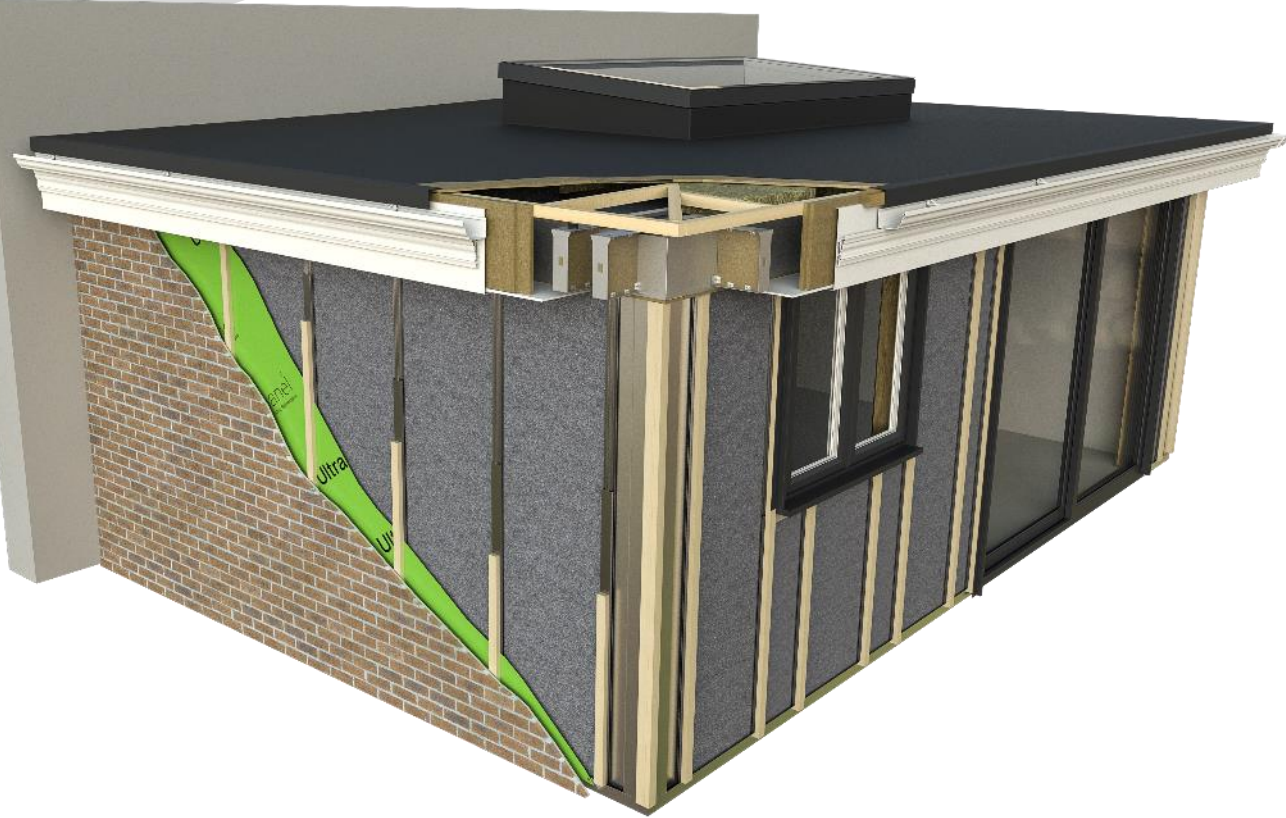

hup! technology

Patented Ultrapanel Technology

- Groundbreaking technology combines the best of both timber and steel.
- U-Values of between **0.12** and **0.17** that significantly **exceed Building Regulations**.
- A hup! extension is **five times more** energy efficient than the average UK home.

Super-Strong I-Beam Structure

- hup! wall panels significantly **outperform traditional building methods** in terms of strength.
- Panels rapidly click together to form a **super-strong i-beam structure** throughout your hup!.

Roof

Choose from dramatic high pitched ceilings, or the understated look of flat or lean-to designs.

four

Wall Finish

Choose a brick finish for a more traditional look, or render or timber for a more contemporary look.