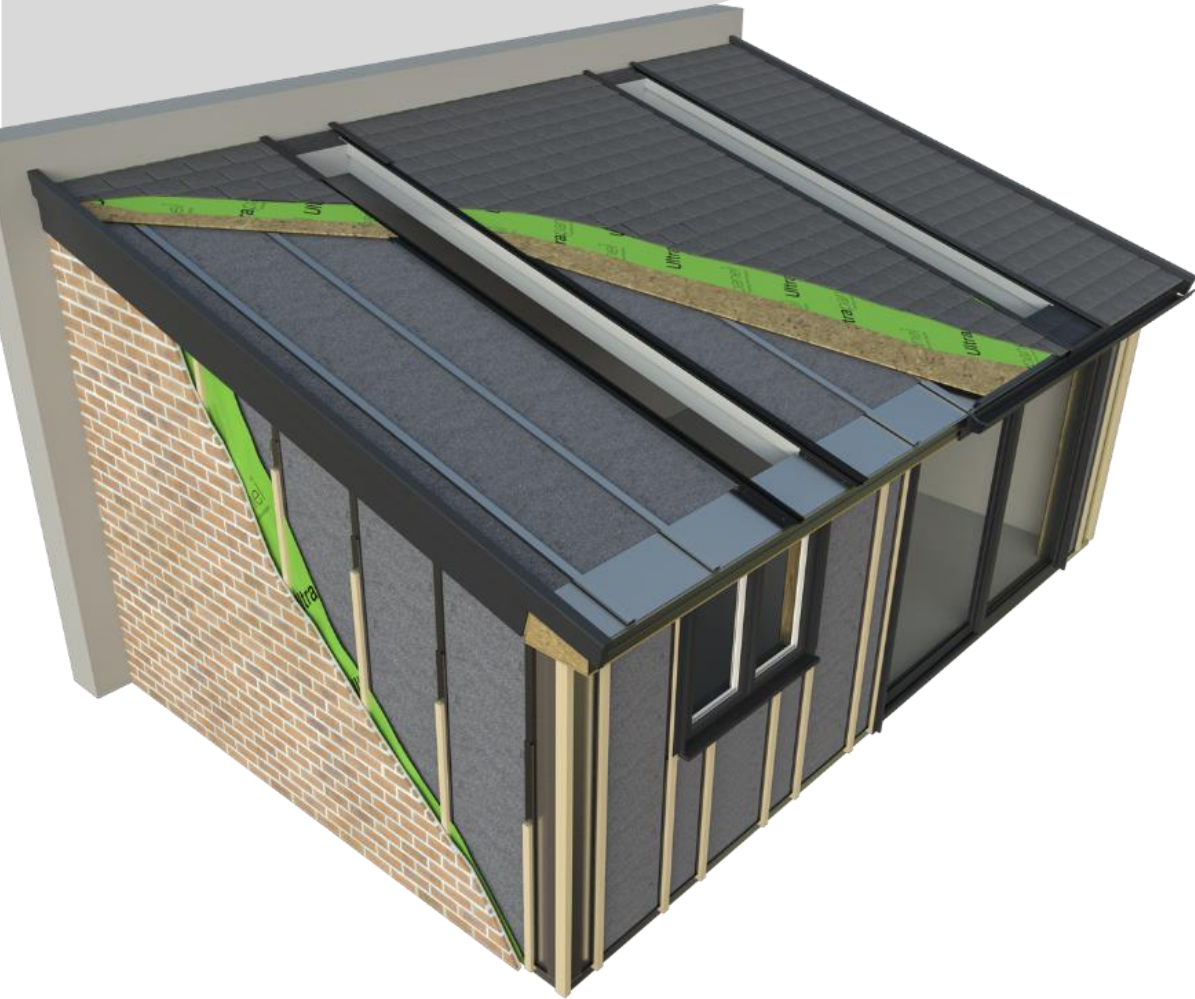

hup! technology

Patented Ultrapanel Technology

- Groundbreaking technology combines the best of both timber and steel.
- U-Values of between **0.12** and **0.17** that significantly **exceed Building Regulations**.
- A hup! extension is **five times more** energy efficient than the average UK home.