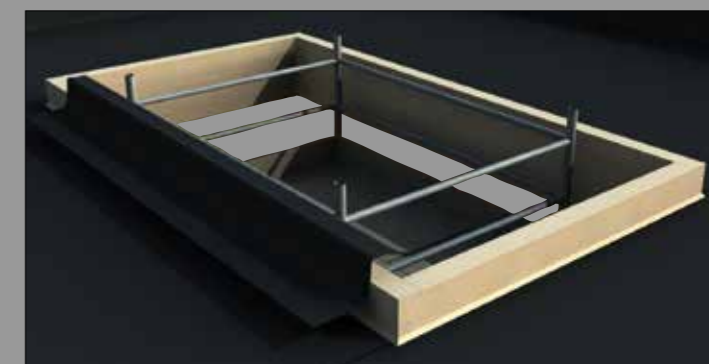

The Ultrasky Lantern can be inserted into a flat roof or a traditional orangery deck and is ideal for large builds where the roof height is restricted. Unlike many other lanterns, the Ultrasky Lantern has a 25° pitch which draws more light into the room creating a stunning focal point.

### KEY PERFORMANCE CRITERIA

Rectangular double ended lanterns, with a width up to 4m and a length up to 5.85m\*. 25 degree fixed pitch to all four sides. Thermally broken aluminium ridge body.

Low profile eaves rail (no gutter) designed to be fitted with oversailing 24mm double glazed units (which can be supplied with the lantern).

\*Width and length are defined as to the external face of the timber kerb, recommended to be 150mm high x minimum of 70mm wide.

A timber kerb of 150mm high x 70mm wide (not supplied) must be fitted around the opening in the flat roof – the weatherproofing membrane laps onto the top face of the kerb.