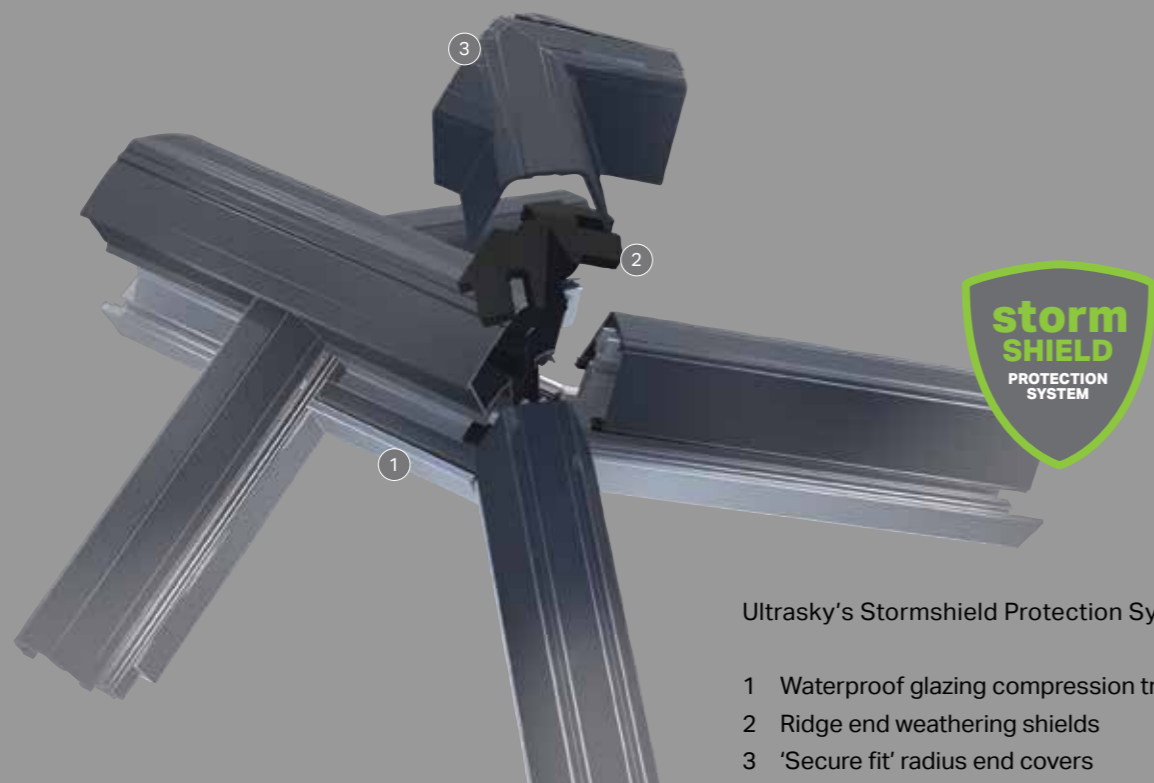

LET THE LIGHT FLOOD IN

ORANGERIES AND EXTENSIONS

**Ultras**ky<sup>®</sup>  
LANTERN by Ultraframe

ULTRASKY LANTERN,  
**MAXIMISE** NATURAL LIGHT  
IN YOUR ORANGERY OR  
EXTENSION

The Ultrasky Lantern combines fresh modern styling with natural light to create a beautiful warm glazed extension with the style and grandeur of a traditional orangery. Engineered by Ultraframe, strength is the secret behind Ultrasky Lantern's success. A stronger, thermally insulated ridge means less bars are needed, drawing more light into the room.

The Ultrasky Lantern can be inserted into a flat roof or a traditional orangery deck and is ideal for large builds where the roof height is restricted. Unlike many other lanterns, the Ultrasky Lantern has a 25° pitch which draws more light into the room creating a stunning focal point.

Ultrasky Lantern's extra strength means less bars and uninterrupted sight lines for maximum light. It is available in a wide variety of sizes to a maximum width of 4m and a length of 5.85m.

Ultrasky's Stormshield Protection System includes: