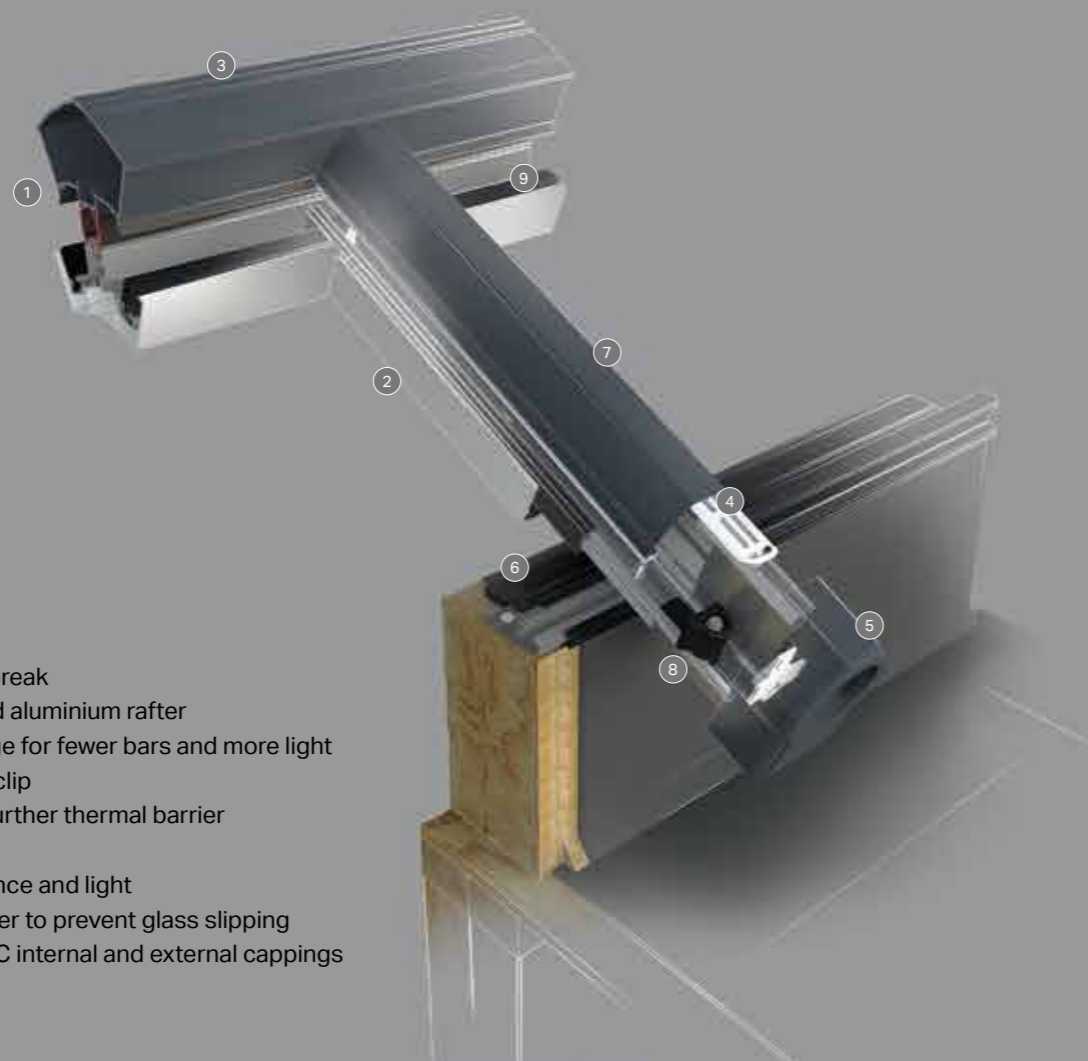

The Ultrasky Lantern can be inserted into a flat roof or a traditional orangery deck and is ideal for large builds where the roof height is restricted. Unlike many other lanterns, the Ultrasky Lantern has a 25° pitch which draws more light into the room creating a stunning focal point.

Ultrasky Lantern's extra strength means less bars and uninterrupted sight lines for maximum light. It is available in a wide variety of sizes to a maximum width of 4m and a length of 5.85m.

Ultrasky's Stormshield Protection System includes:

- 1 Waterproof glazing compression trims
- 2 Ridge end weathering shields
- 3 'Secure fit' radius end covers

STRENGTH, WARMTH  
AND MAXIMUM LIGHT

## PERFORMANCE ENGINEERING

- 1 High performance thermal break
- 2 Patented thermally insulated aluminium rafter
- 3 Super strong aluminium ridge for fewer bars and more light
- 4 Thermally isolating top cap clip
- 5 'Secure-fit' end caps are a further thermal barrier
- 6 Thermally broken eaves rail
- 7 Superior 25° pitch for elegance and light
- 8 Adjustable reinforced stopper to prevent glass slipping
- 9 Choice of aluminium or uPVC internal and external cappings