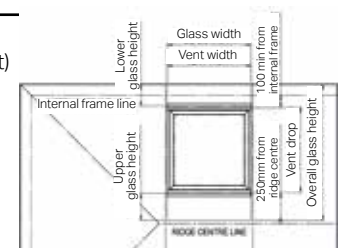

Minimum size of vent 500mm x 500mm, Maximum size of vent 1100mm x 1100mm.
Glazing in vent 24mm.

All prices plus VAT and carriage

Glass rules - (Calculations for above and below roof vent)

Upper glass unit height =

Vent position from upper edge of glass - 10mm.

Lower glass unit height =

Overall glass height - upper glass height - vent drop - 20mm.

Vent positioning (measured up the roof pitch)

Minimum of 250mm from ridge centreline

Minimum of 100mm from internal frame line

How to measure sash glass

To calculate the glass size within the vent there is a 76mm reduction on the total width and 78mm reduction on the total drop. So in example to the right the glass would measure 924mm x 672mm.