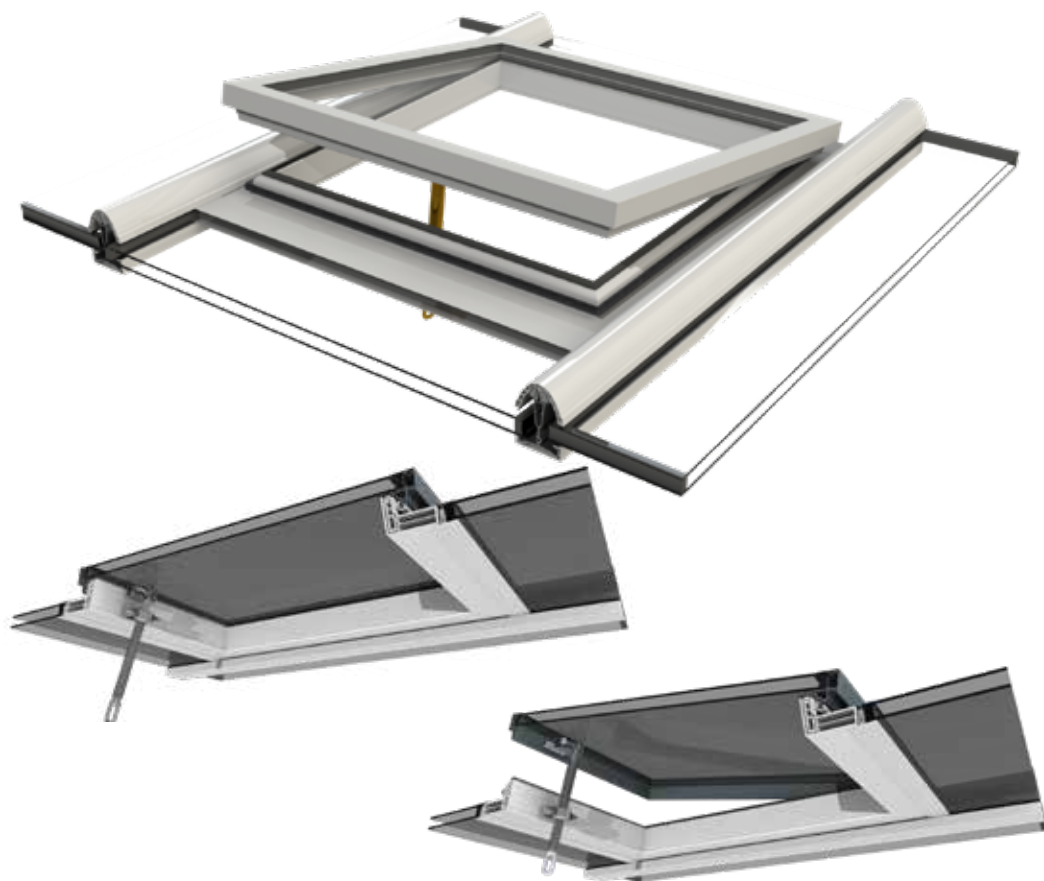

Roof Vent

Ultraframe[®]
Transforming light and space

New improved roof vent

The Ultraframe roof vent offers a striking contemporary look and its design is thermally broken offering a host of performance benefits.

- Modern, slimline look
- Aluminium sash as standard
- Long lasting durable
- PVCu welded frame to eliminate leaks
- Better gaskets
- Thermally broken
- Any colour or foil
- Available with manual or electric openers
- Optional aluminium internal claddings
- Dry fit product